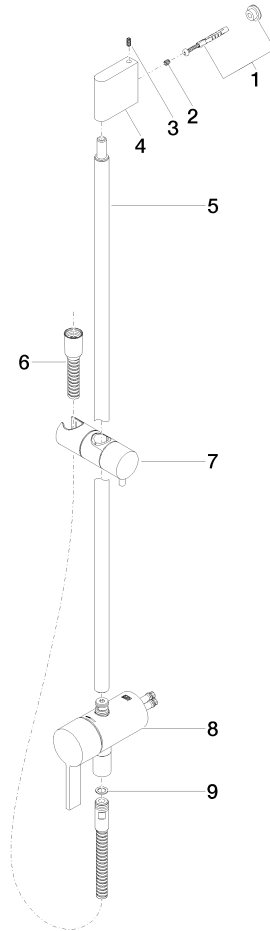

**Concealed single-lever mixer with integrated shower connection with shower set without hand shower - Brushed Light Gold**

IMO

36 111 970

- metal shower hose 1750mm with integrated anti-twist protection
- slide bar
- Pipe diameter 18 mm

**Required miscellaneous**

- Concealed wall mounting -**
- min. recess depth 80 mm
  - max. recess depth 105 mm

35 050 970 90

**Required miscellaneous**

- Hand shower FlowReduce -  
Brushed Light Gold**

28 018 979-27  
0010

Concealed single-lever mixer with integrated shower connection with shower set without hand shower - Brushed Light Gold

IMO

36 111 970

mm [inches]

36 111 970

### Spare parts list

No.	Item Number	Name	Quantity used	Delivery time
1	05 17 20 726 02 90	fixing set	1	2
2	09 31 11 049 90	pin	2	2
3	04 31 11 113 00 90	pin	2	2
4	08 17 97 054-27	holder	1	60
5	90 28 22 782 00-27	pipe	1	30
6	28 322 970-27	Metal shower hose 1/2" x 3/8" x 1750 mm - Brushed Light Gold	1	30
7	12 580 970-27	Slide unit - Brushed Light Gold	1	30
8	90 19 97 002 00-27	connection	1	30
9	90 14 20 026 00 90	seal	1	2